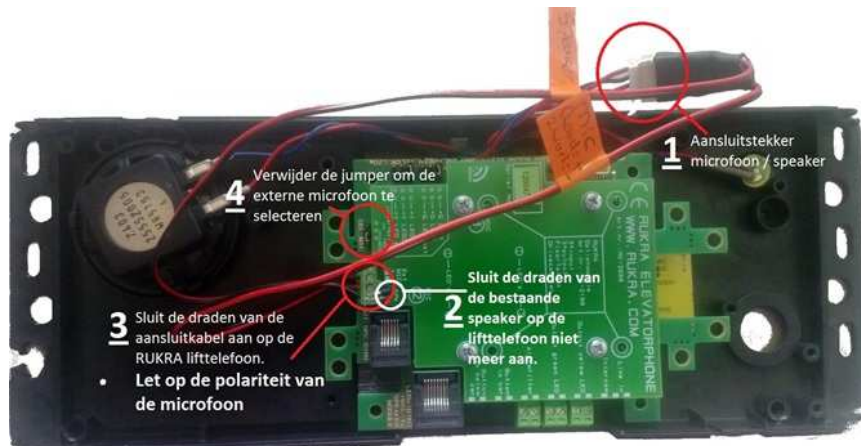

RUKRA SCHINDLER ADAPTER CABLE

The RUKRA Schindler adapter cable lets you easily connect the speaker and microphone of the Schindler Servitell system.

Connect the cable to the screw terminals of the RUKRA Elevator Phone and connect the socket to the plug connected to the speaker and microphone Schindler. The RUKRA Elevator Phone fits in the Schindler case.

On the wires is a label provided with the connections.

TECHNICALL

- Connection: Contra 4 x 2,5mm
- Lenght cables: 250mm
- Article number: RK-2306

DURABLE AND MAINTENANCE FREE